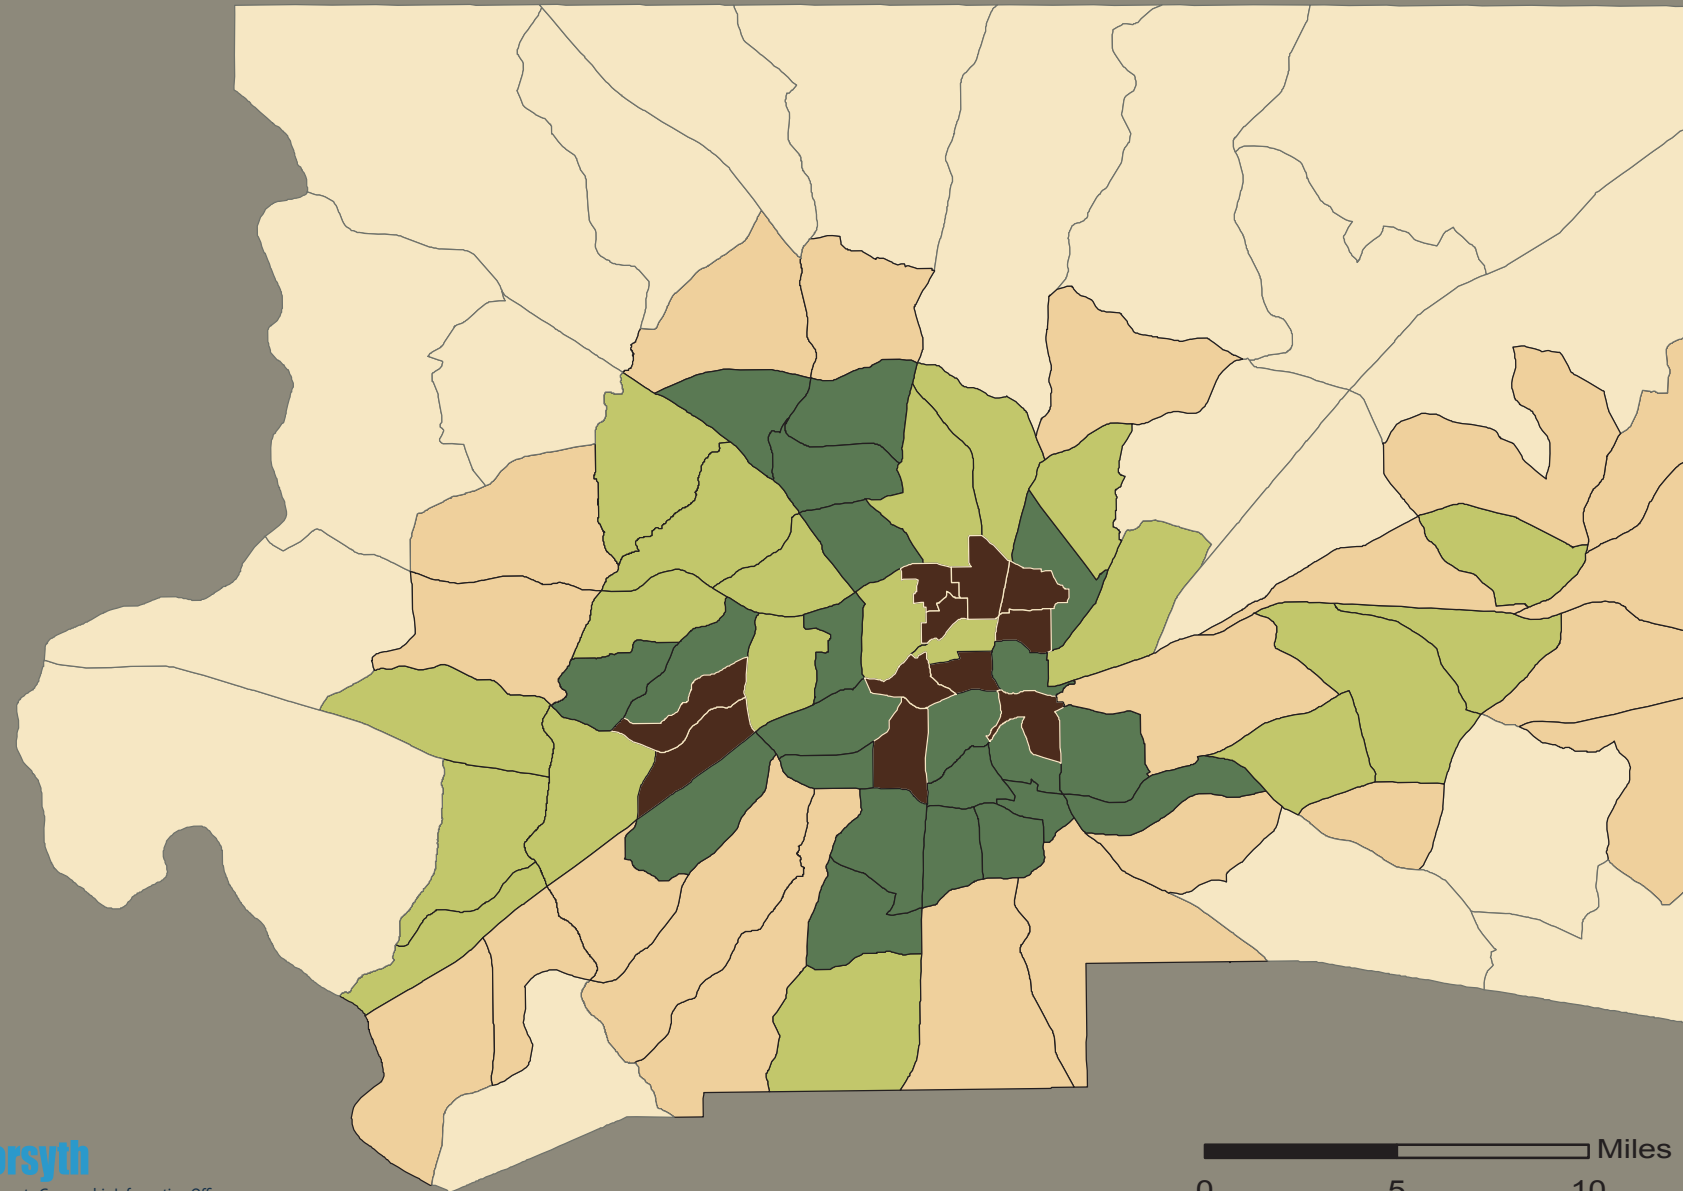

2010 Census: Forsyth County Profile

Population Density by Census Tract

Forsyth Co. Race* Breakdown

Hispanic or Latino (of any race) makes up 11.91 % of Forsyth County's population. 3.5 % higher than State percentage of 8.4 %.

Population By Sex and Age

Population Per Square Miles by Census Tract

Data Obtained from 2010 US Census SF 1 Data