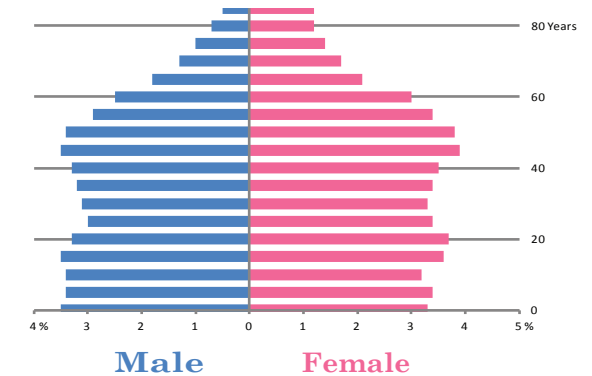

2010 Census: Forsyth County Profile

Population Density by Census Tract

Forsyth Co. Race* Breakdown

Hispanic or Latino (of any race) makes up 11.91 % of Forsyth County's population. 3.5 % higher than State percentage of 8.4 %.

Population By Sex and Age

Population Per Square Miles by Census Tract

Data Obtained from 2010 US Census SF 1 Data