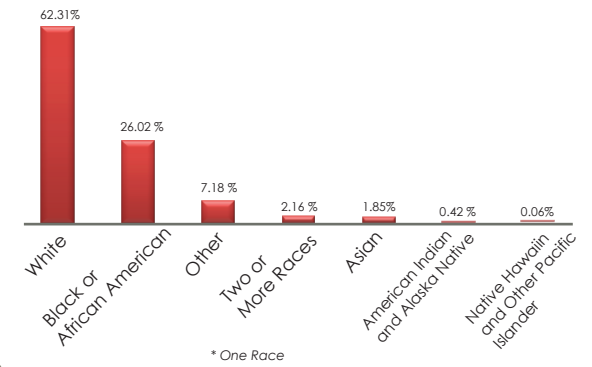

2010 Census: Forsyth County Profile

Population Density by Census Tract

Forsyth Co. Race* Breakdown

Hispanic or Latino (of any race) makes up 11.91 % of Forsyth County's population. 3.5 % higher than State percentage of 8.4 %.