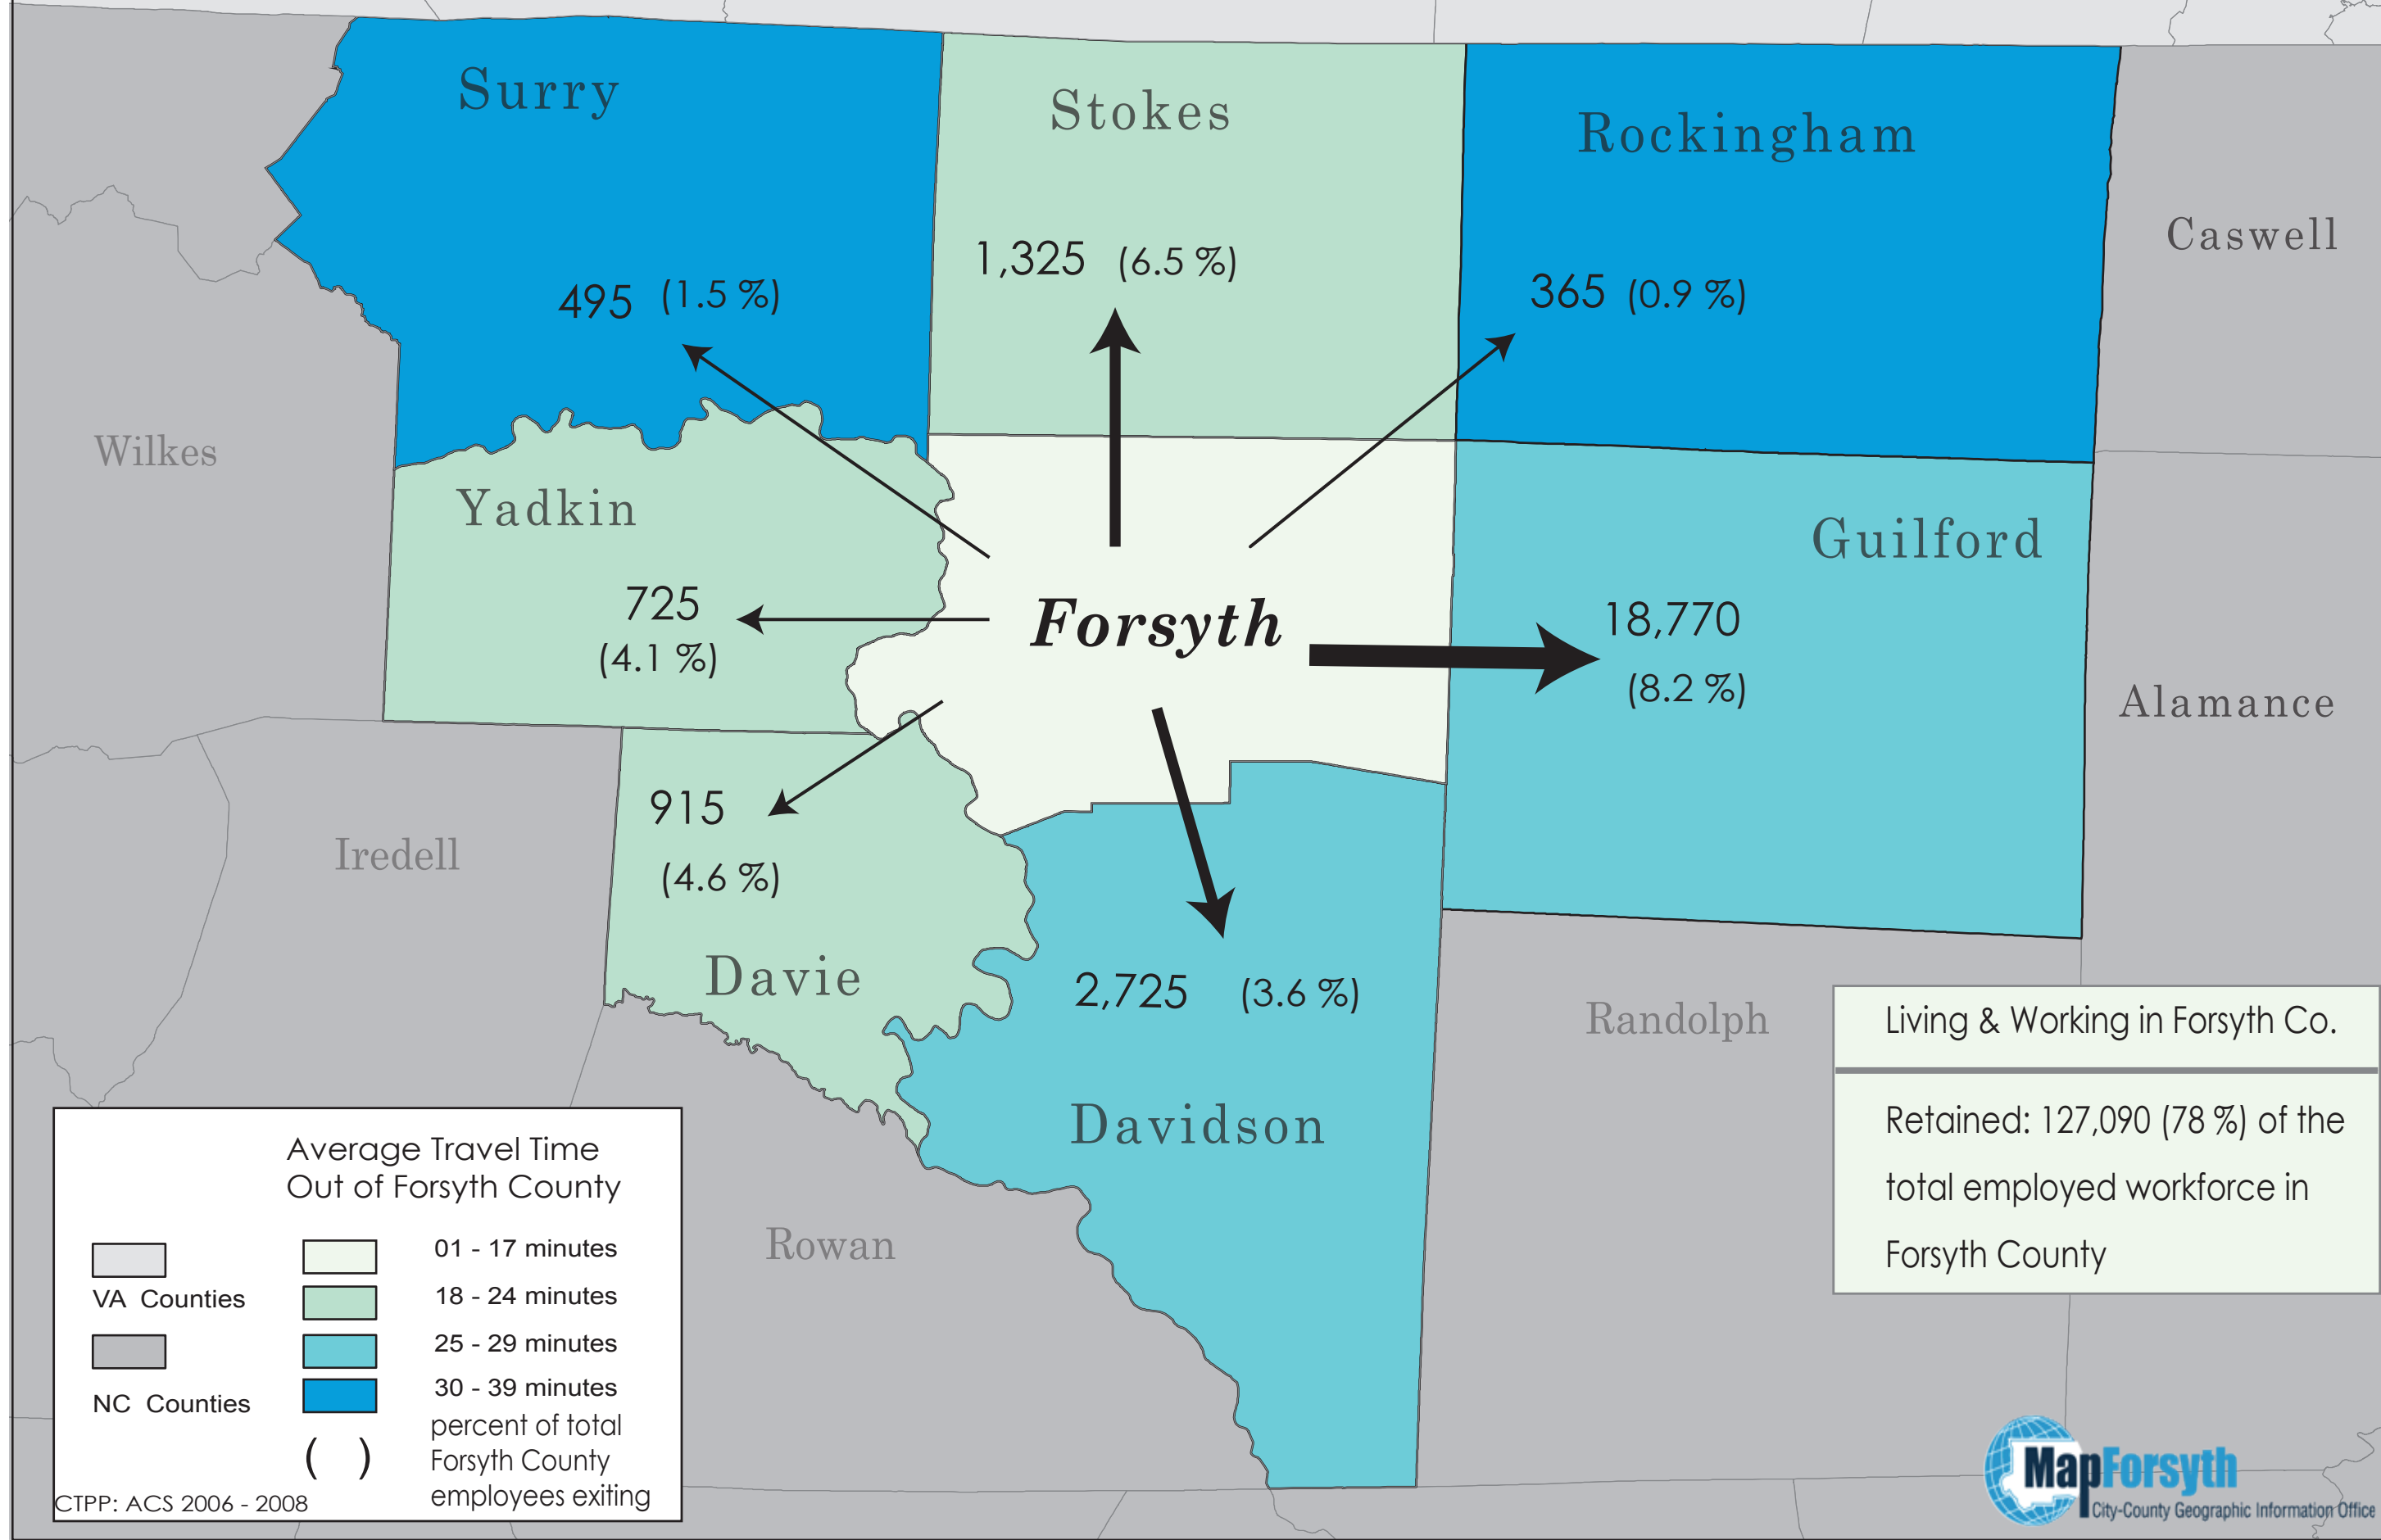

# Employees Exiting Forsyth County to Work

Danville

Wilkes

Iredell

Rowan

Randolph

Caswell

Alamance

Average Travel Time Out of Forsyth County

VA Counties	01 - 17 minutes
NC Counties	18 - 24 minutes
	25 - 29 minutes
	30 - 39 minutes

( ) percent of total Forsyth County employees exiting

CTPP: ACS 2006 - 2008

Living & Working in Forsyth Co.

Retained: 127,090 (78 %) of the total employed workforce in Forsyth County