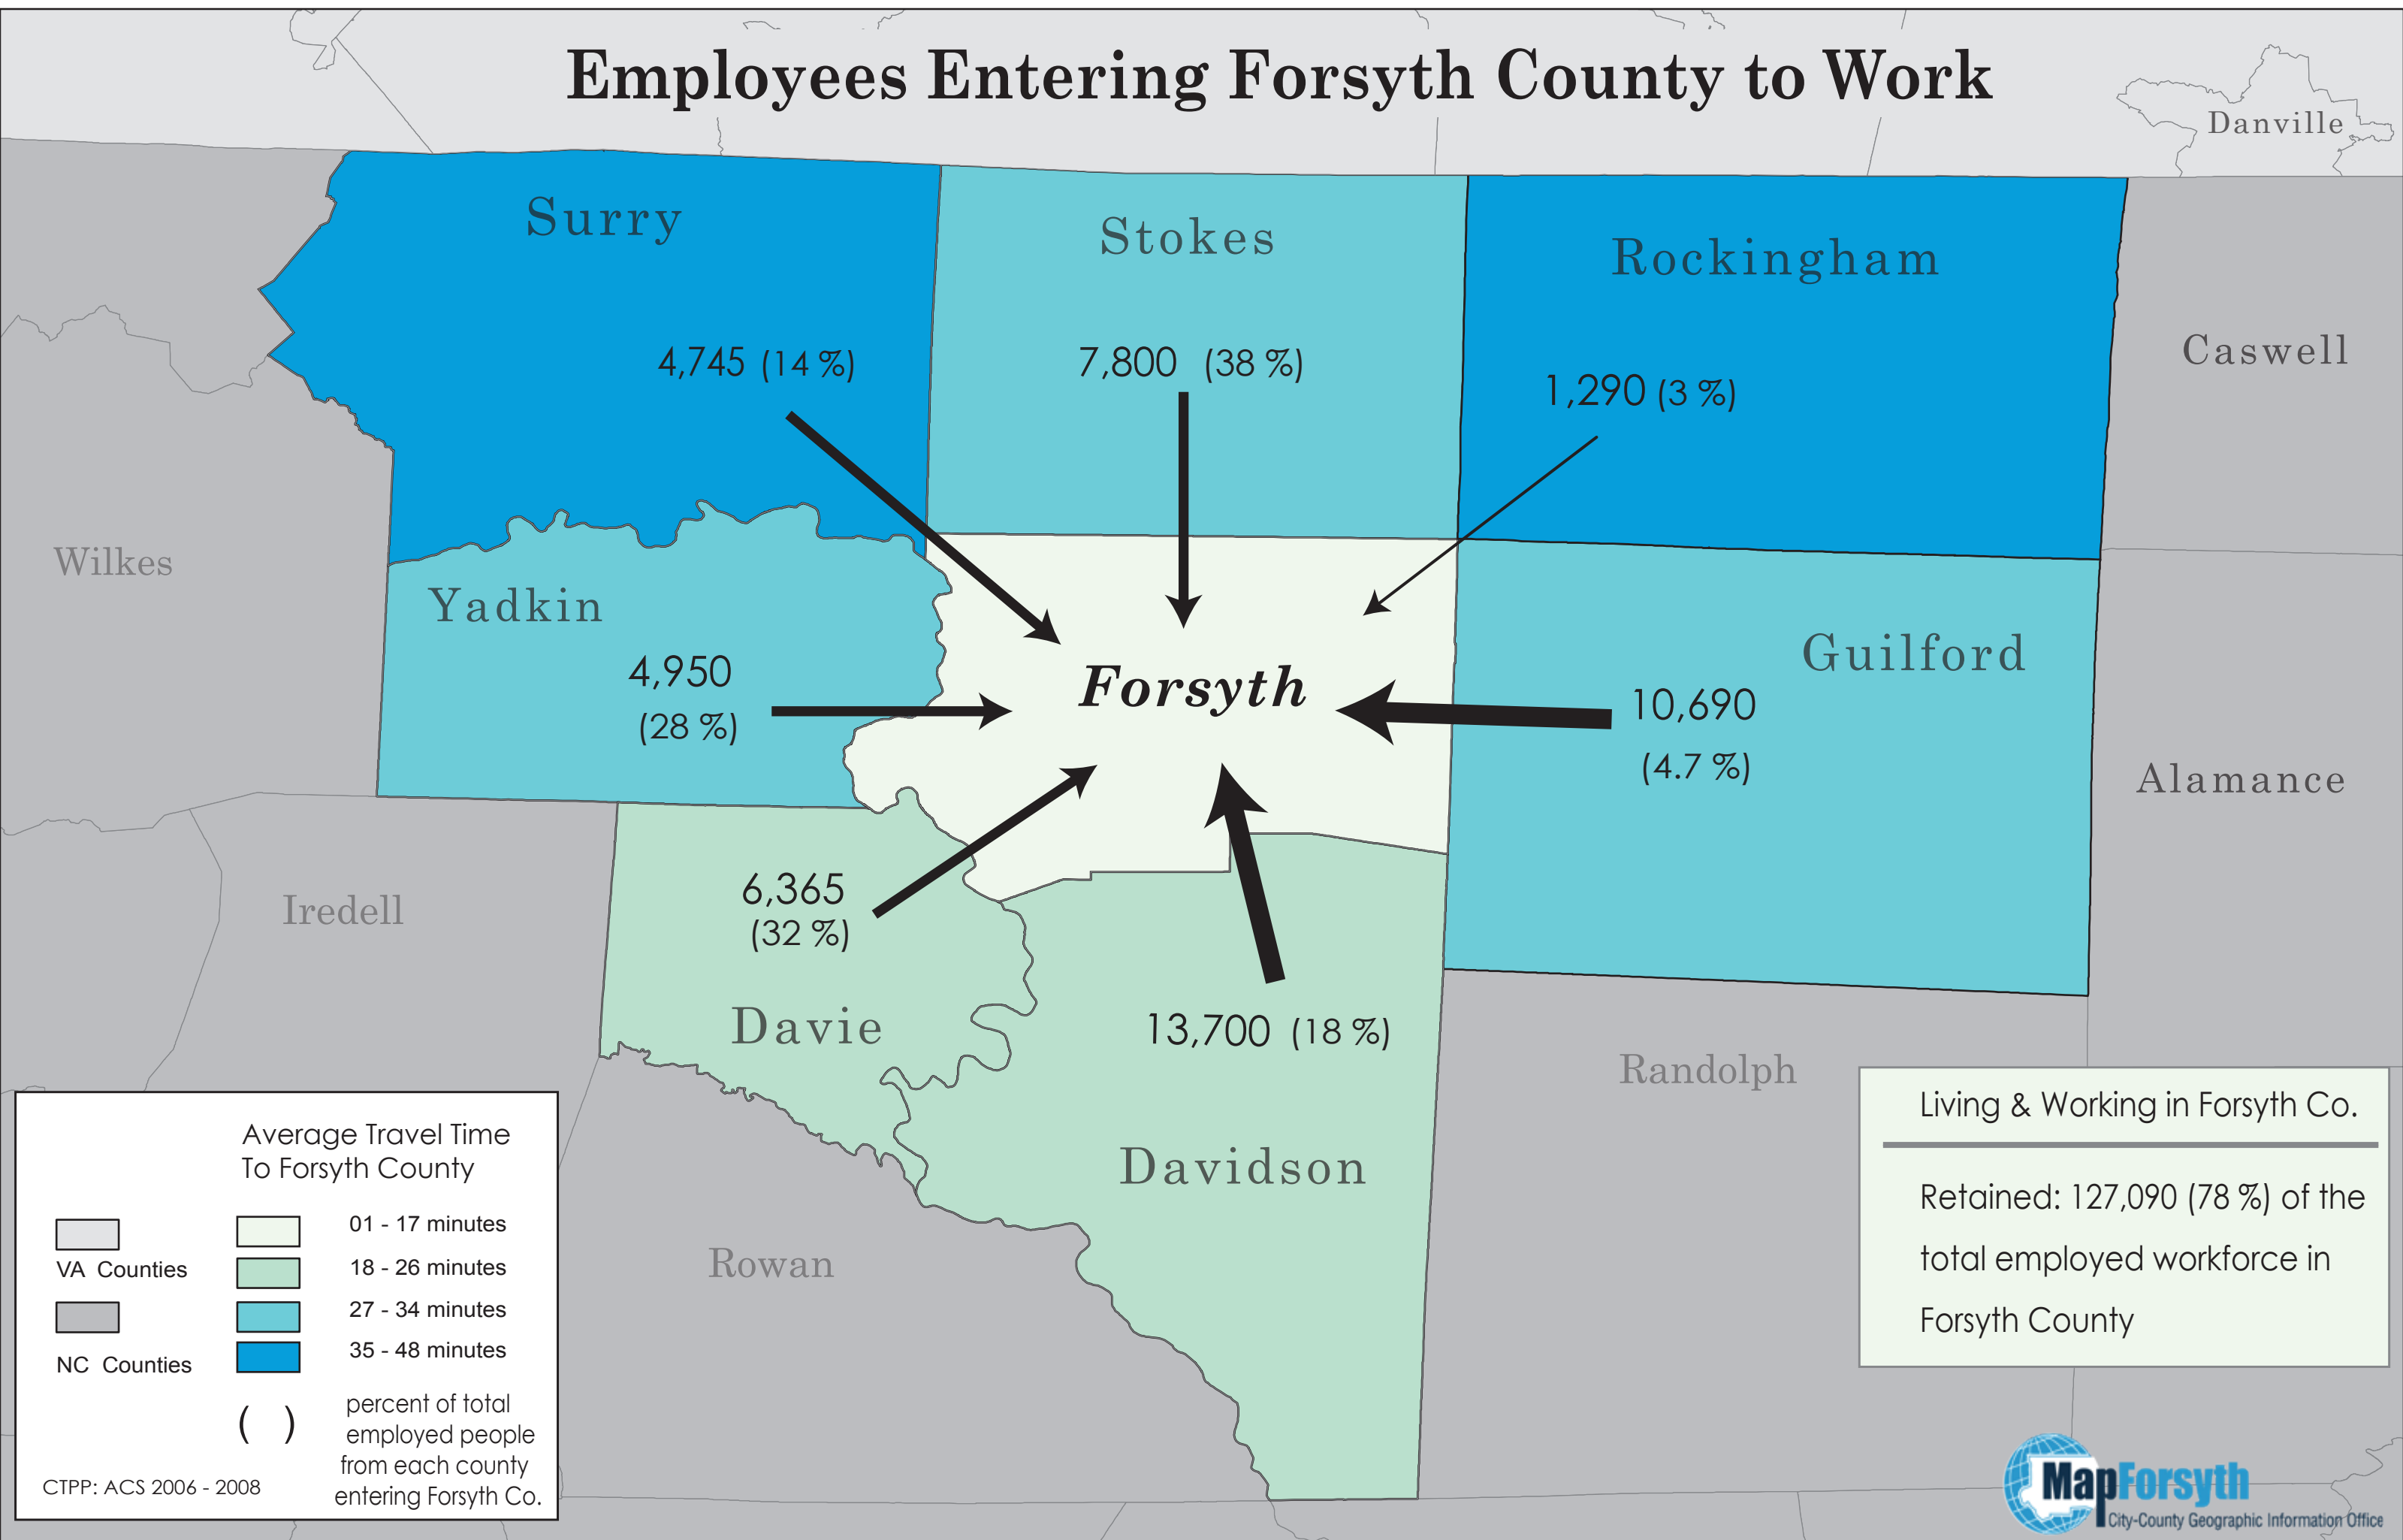

Employees Entering Forsyth County to Work

Average Travel Time To Forsyth County

VA Counties	01 - 17 minutes
NC Counties	18 - 26 minutes
	27 - 34 minutes
	35 - 48 minutes

() percent of total employed people from each county entering Forsyth Co.

CTPP: ACS 2006 - 2008

Living & Working in Forsyth Co.

Retained: 127,090 (78 %) of the total employed workforce in Forsyth County